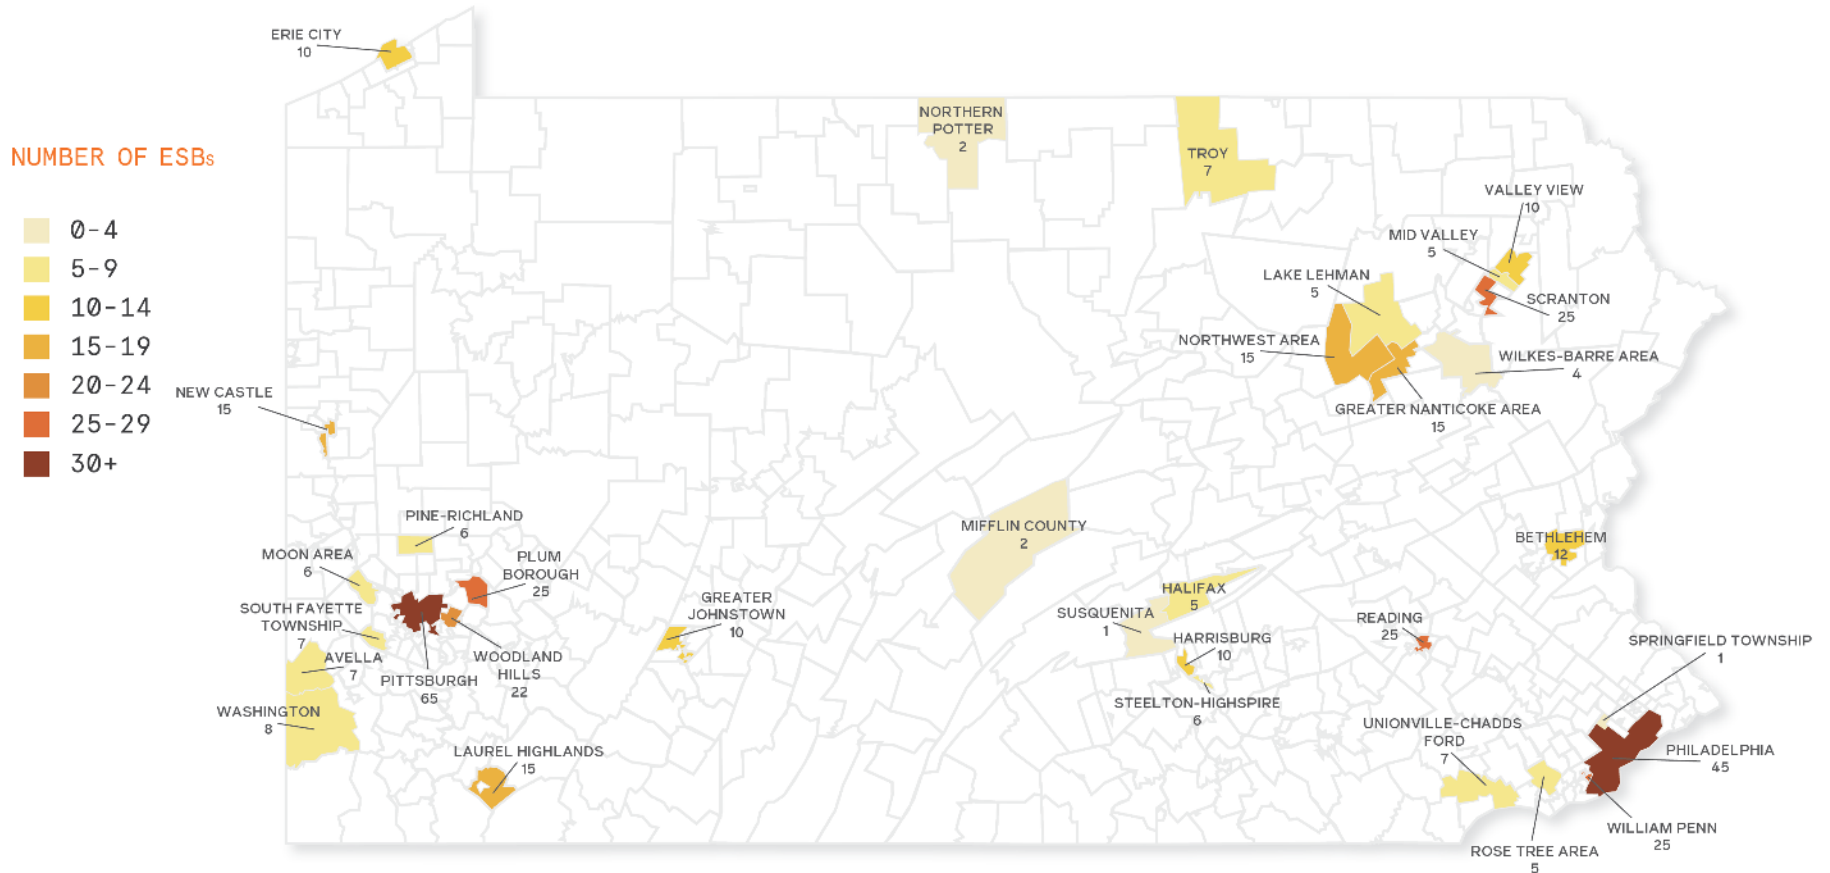

# Electric School Buses in Pennsylvania

36 school districts are deploying 445 electric school buses (1.5% of Pennsylvania's 30,000+ school buses)

UPDATED JUNE 2024 / SOURCE: GENERATION180